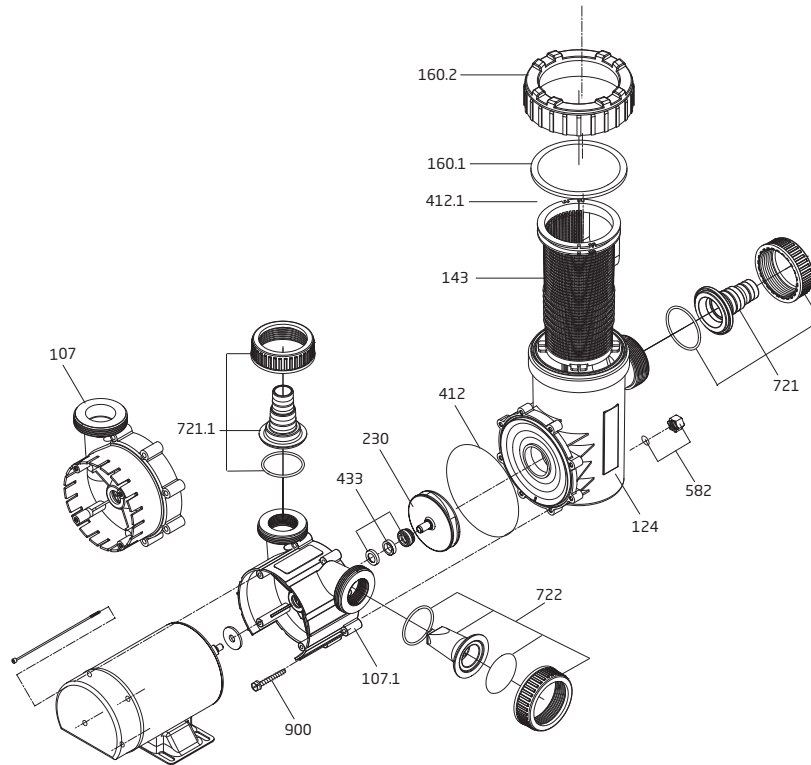

Model E71 Series

Above-Ground Swimming Pool Pump

Models: E71-I, E71-II, E71-III & E71-II VHV

Order#	Drawing #	Qty Required	Description
2901116010	160.1	1	Lid - Clear
2921116012	Not Shown	1	Lid - Clear w/ LED Light
2901116020	160.2	1	Lid - Lock Ring
2901141201	412.1	1	O-ring - Lid 137 x 5mm
2901114300	143	1	Basket
2901158201	582	1	Drain Cap 3/8" w/ Gasket
2901141200	412	1	O-ring - Casing 144 x 4mm
2921623890	230	1	Impeller (-I)
2921923043	230	1	Impeller (-II)
2921923193	230	1	Impeller (-II VHV)
2921923193	230	1	Impeller (-III)
2921606204	433	1	Mechanical Seal (5/8") - Carbon/Ceramic
2991000091	900	8	Screw - Casing (Hex/Washer/Slot) M7 x 48mm
2901172115	107.1	1	Casing - Dual Discharge
2901110100B	124	1	Strainer Tank
2901191600K	722	1	Plug Kit - Discharge Port ABS

Order#	Drawing #	Qty Required	Description
2901111840	Not Shown	1	Pump Casing Insert (-II)
2901111850	Not Shown	1	Pump Casing Insert (-III)

Union Packages

2901172114	721 & 721.1	1	Union Package - Hose Adaptor Kit (Suction/Discharge)
2500300930	Not Shown	1	Union Package - Hose Adaptor & Slip Unions (Suction/Discharge)
2500300931	Not Shown	1	Union Package - Hose Adaptor (Suction/Discharge) & NPT Union (Suction Only)
2500300925	Not Shown	1	Union Package (1.5") - NPT/Hose (Suction/Discharge)
2921770007	Not Shown	1	Union Package (1.5") - Slip (Suction)
7300313002	Not Shown	1	Union Package (1.5") - Slip (Discharge)
7300313000	Not Shown	1	Union Package (2.0") - Slip (Discharge)
2921770001	Not Shown	1	Union Package (2.0") - Slip (Suction)

Parts Below are Unique to the Model E71 Shipped Prior to 11/2016

2901210700	107	1	Casing (**Pump Casing Insert Required)
2901111830	Not Shown	1	Pump Casing Insert (-I)

Go Kits For The Model E71

SPK-E71-GOKIT	Not Shown	1	Seal GoKit*
---------------	-----------	---	-------------

* Please Note: That the Seal Go Kits includes the following items: Mechanical Seal (5/8"), & O-rings.