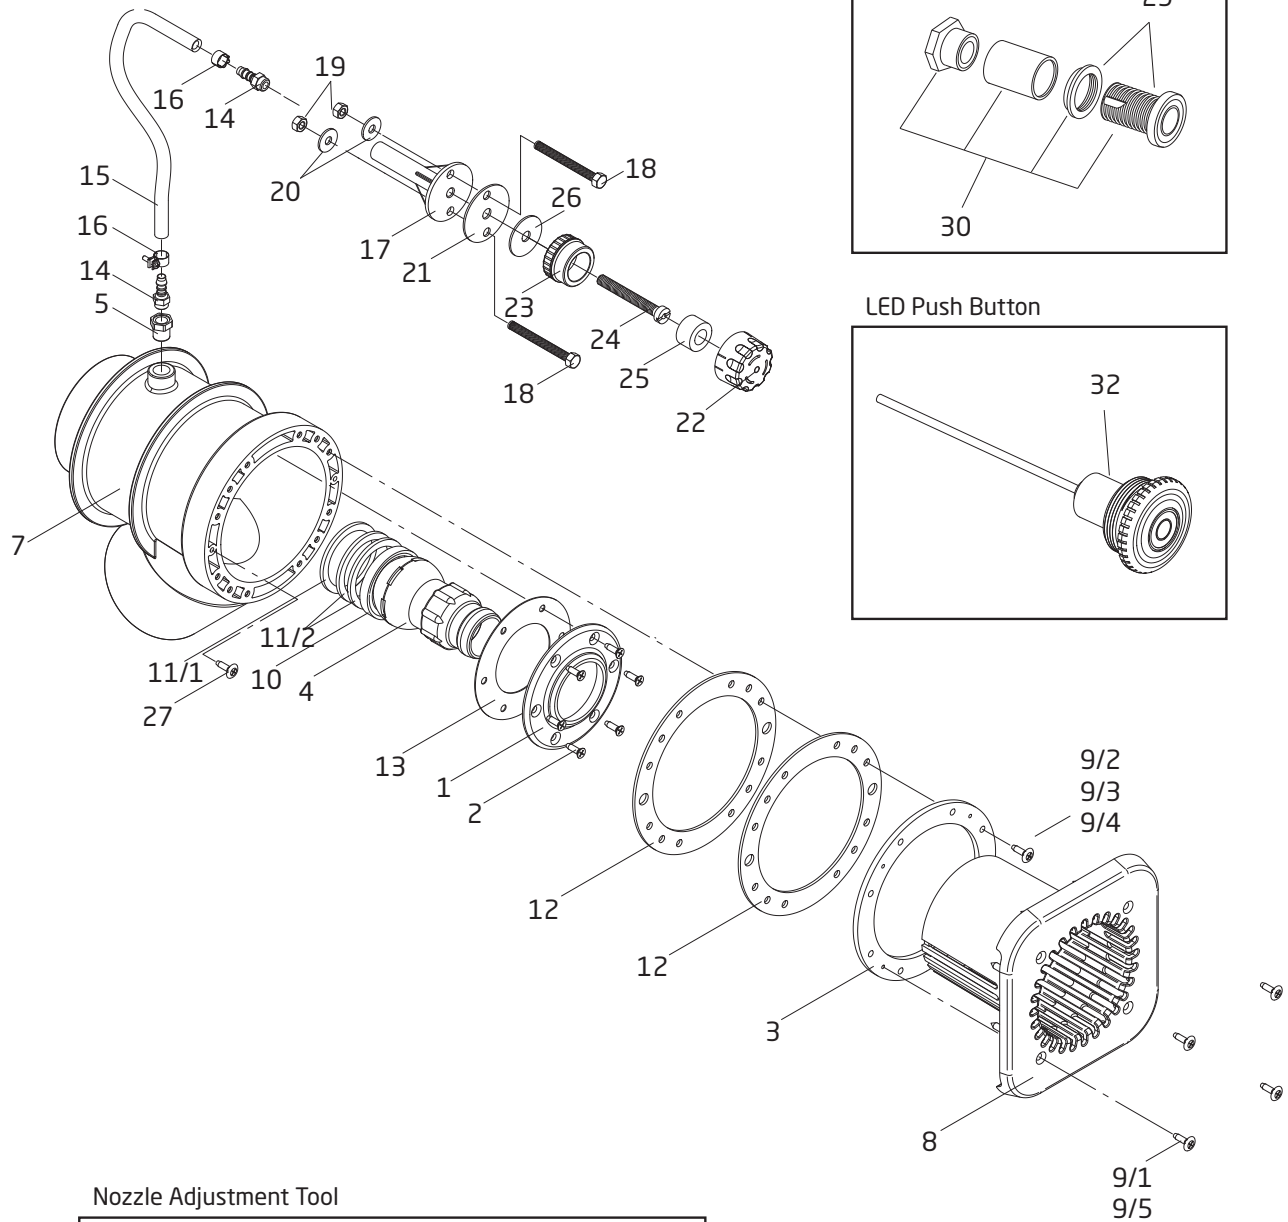

Badu® Stream II

SwimJet System

Nozzle Adjustment Tool

Order#	Drawing #	Qty Required	Description
2306002009	1	1	Face Ring - Nozzle
5879006021	2	6	Thread Cutting Screw - Face Ring K60 x 20 A2
2308762004	3	1	Ring - Clamping
2302002857	4	1	Nozzle - Adjustable Flow 40mm
2308761001A	5 & 7	1	Housing w/ Bushing Reducer 16 x 1/4"
2308750003	8	1	Cover - Square White
5879650625	9/1	4	Screw - Square Cover, Phillips/Pan M6 x 25mm
2991000077	9/2	8	Screw - Clamping Ring, Phillips Flat Head M6 x 20mm
5879650625	9/3	8	Screw - Clamping Ring, Phillips/Pan M6 x 25mm
5879650640	9/4	8	Screw - Clamping Ring, Phillips/Pan M6 x 40mm
2991000038	9/5	4	Screw - Sq.cover (Ext. Ring) Slot/Pan M6 x 45mm
2302002056	10	1	Seat - Nozzle
2302002057	11/1	1	Spacer - Nozzle 6.2mm
2302002157	11/2	2	Spacer - Nozzle 4.0mm
2308750005	12	2	Gasket - Clamping Ring
2306002013	13	1	Gasket - Face Ring
2303004000	14-21	1	Holder w/ Hose Subassembly
2301001005	14	2	Nipple - Hose, Air Regulator, Plastic 1/4"
2301001007	15	1	Hose - Air Regulator, Plastic 8 x 3mm (for single or three jet system)
2301004001	15	1	Hose - w/ Y Fitting, Plastic 8 x 3mm (for two jet system)
2301001008	16	2	Clamp - Hose, Air Regulator 14/9 SS A4
2301001009	17	1	Holder - Air Regulator
2991000049	18	2	Screw - Air Holder, Slot/Pan 1/4-20 x 1-1/2"
2991000052	19	2	Nut - Air Holder, Hex Nut 1/4-20 SS
2991400024	20	2	Washer - Air Holder 1/4" SS
2301001013	21	1	Gasket - Air Holde60 x 11 x 2mm
2301002000	22-26	1	Air Regulator (Sub-Assembly Complete) - White
2301002021	22	1	Top Part - Air Regulator - White
2301002022	23	1	Bottom Part - Air Regulator - White